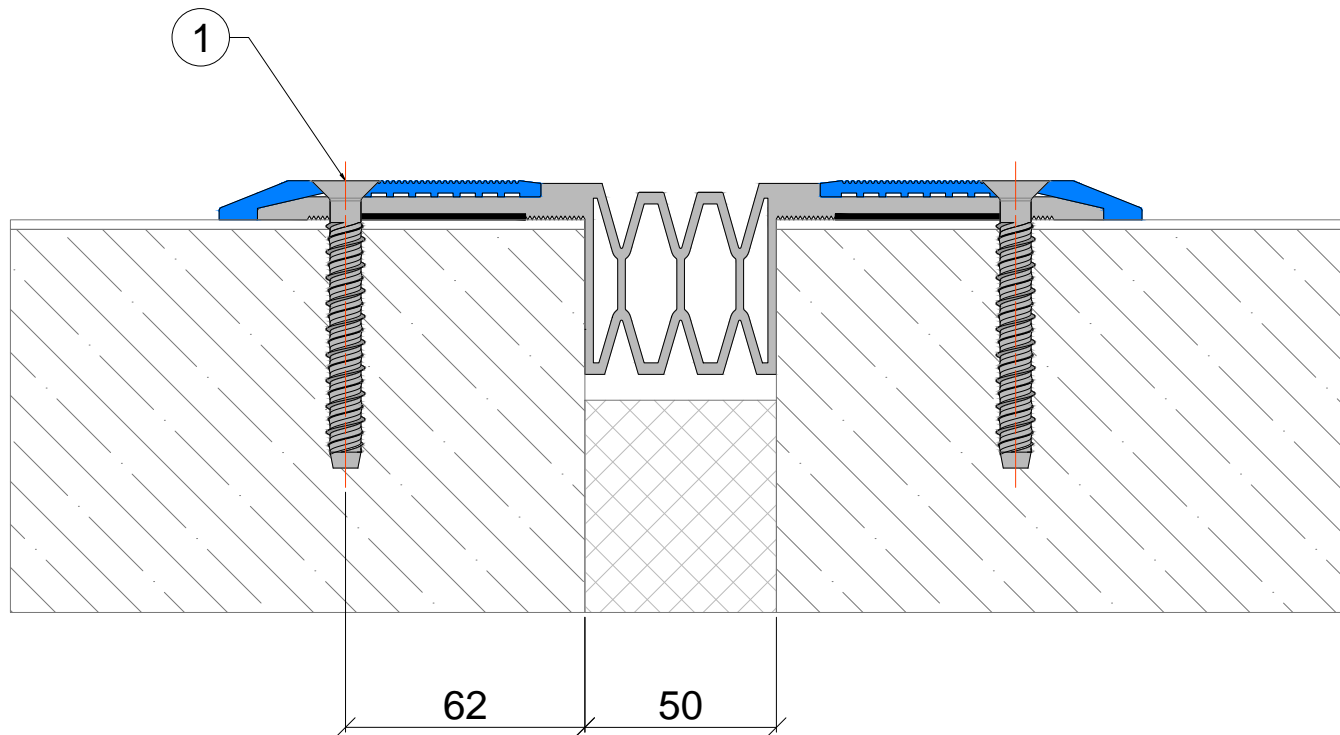

# MASTER PROOF EXPANSION JOINT PE 0-50

:	
1	Rawlplug R-LX-06X075-CS-ZF
2	
3	